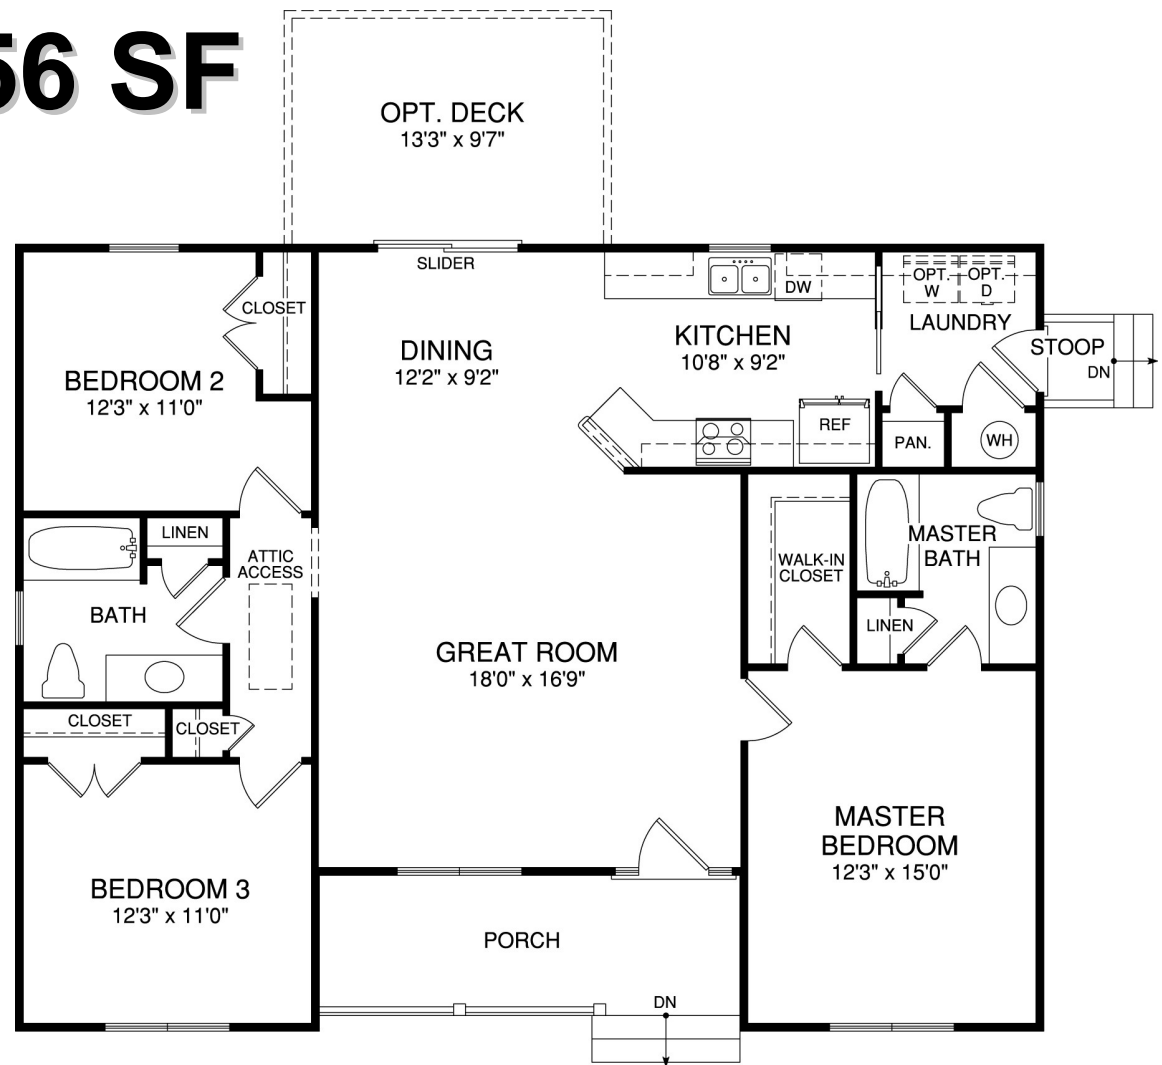

# The Rivanna

**1356 SF**

**3 Bedroom 2 Bath**

**Split floor plan**

**Standard pressure treated porch.**

# The Rivanna 1356 SF

FIRST FLOOR PLAN

[www.bethelbuilders-va.com](http://www.bethelbuilders-va.com)  
540-748-8810  
[info@bethelbuilders-va.com](mailto:info@bethelbuilders-va.com)

**BETHEL  
BUILDERS**

BUILT ROCK SOLID

BUILT FOR LIFE

These floor plans and renderings are for illustrative purposes only and may vary from actual plans. Room sizes and square footages are approximate. This information is deemed reliable but is not guaranteed and is subject to change without notice. Model Homes and renderings may contain optional features for exhibition purposes only and are not contained in the purchase price unless otherwise expressly provided for. Minor floor plan changes and dimension change per local code. Plans Copyrighted 2012 by Bethel Builders, LLC