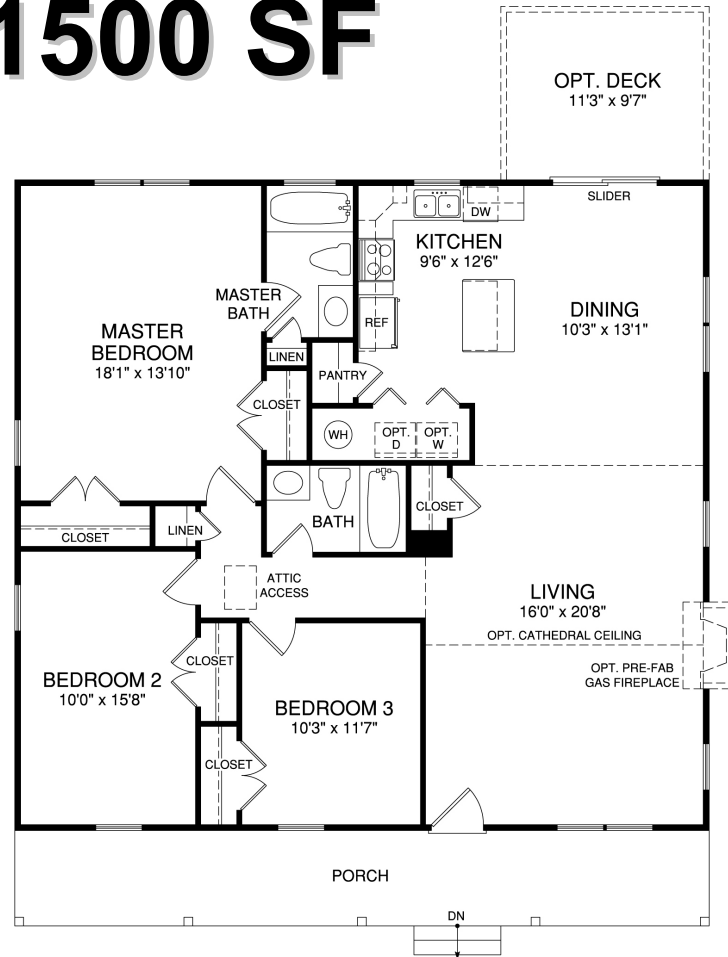

The Fox 1500 SF

**1 Level
3 Bedrooms
2 Bath
Standard
Front Porch**

Optional Brick Front

Optional Stone

The Fox

1500 SF

FIRST FLOOR PLAN

www.bethelbuilders-va.com
540-748-8810
info@bethelbuilders-va.com

These floor plans and renderings are for illustrative purposes only and may vary from actual plans. Room sizes and square footage's are approximate. This information is deemed reliable but is not guaranteed and is subject to change without notice. Web site, renderings and photos may contain optional features for exhibition purposes only and are not contained in the purchase price unless otherwise expressly provided for. Minor floor plan changes and dimension change per local code. Plans Copyrighted 2012 by Bethel Builders, LLC