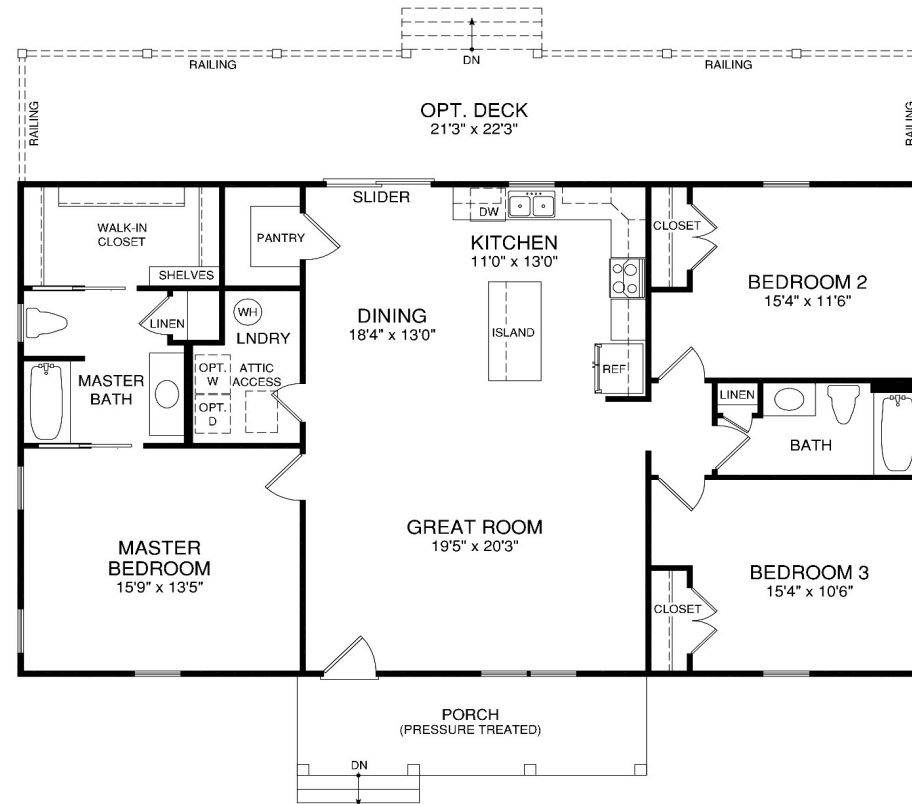

The Laurel 1560 SF

Showing optional board & batten in peak & craftsman trim around windows.

One Level, 3 bedrooms 2 full baths. Open concept with split bedrooms.
Standard pressure treated covered porch.

The Laurel 1560 SF

www.bethelbuilders-va.com
540-748-8810
info@bethelbuilders-va.com

These floor plans and renderings are for illustrative purposes only and may vary from actual plans. Room sizes and square footages are approximate. This information is deemed reliable but is not guaranteed and is subject to change without notice. Web site, renderings and photos may contain optional features for exhibition purposes only and are not contained in the purchase price unless otherwise expressly provided for. Minor floor plan changes and dimension change per local code. Plans Copyrighted 2012 by Bethel Builders, LLC