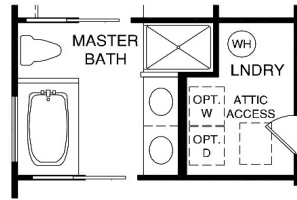

The Laurel 1560 SF

Showing optional board & batten in peak & craftsman trim around windows.

One Level, 3 bedrooms 2 full baths. Open concept with split bedrooms.
Standard pressure treated covered porch.

The Laurel 1560 SF

www.bethelbuilders-va.com
540-748-8810
info@bethelbuilders-va.com

These floor plans and renderings are for illustrative purposes only and may vary from actual plans. Room sizes and square footages are approximate. This information is deemed reliable but is not guaranteed and is subject to change without notice. Web site, renderings and photos may contain optional features for exhibition purposes only and are not contained in the purchase price unless otherwise expressly provided for. Minor floor plan changes and dimension change per local code. Plans Copyrighted 2012 by Bethel Builders, LLC