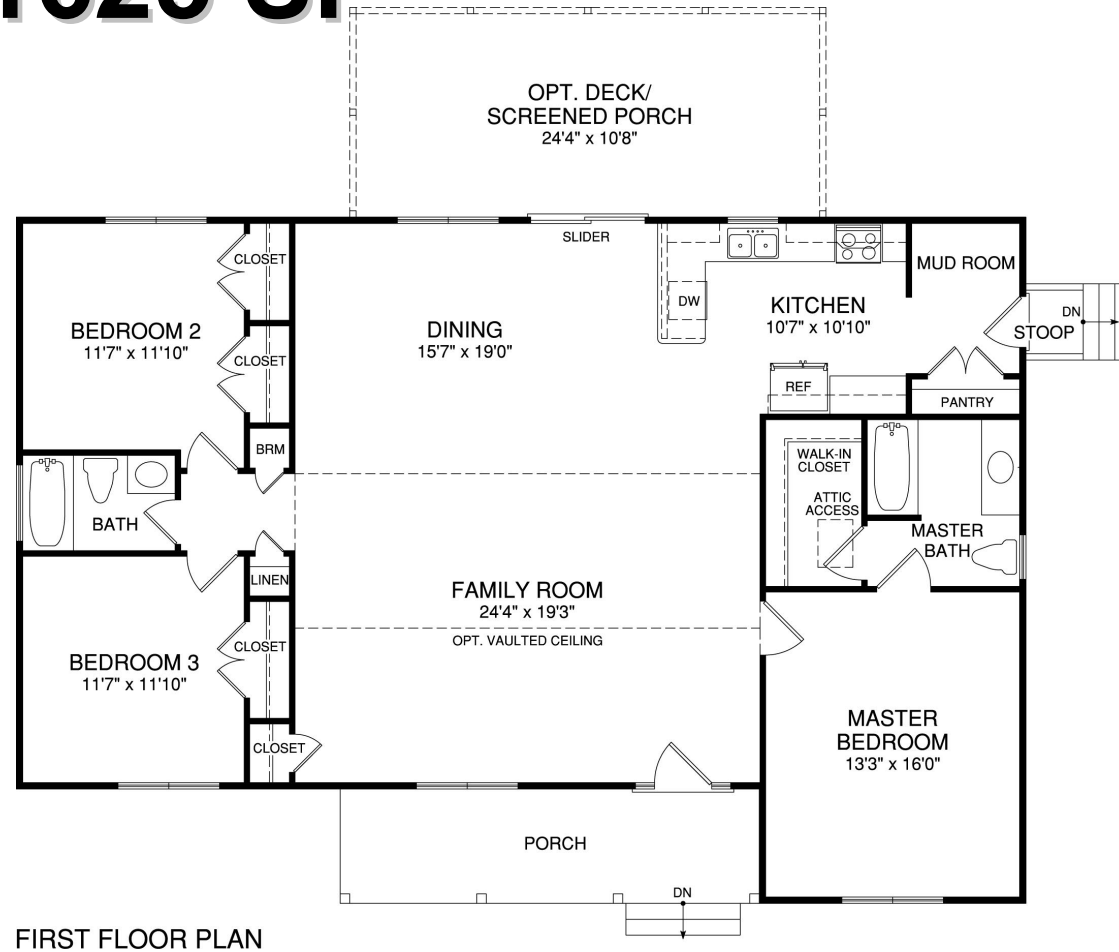

The Perrin

1625 SF

**3 Bedroom
2 Bath
4th BR
option**

Optional Partial
Stone/Partial Country
Porch

Optional Full Brick/Partial
Country Porch

Optional Partial
Country Porch

The Perrin 1625 SF

FIRST FLOOR PLAN