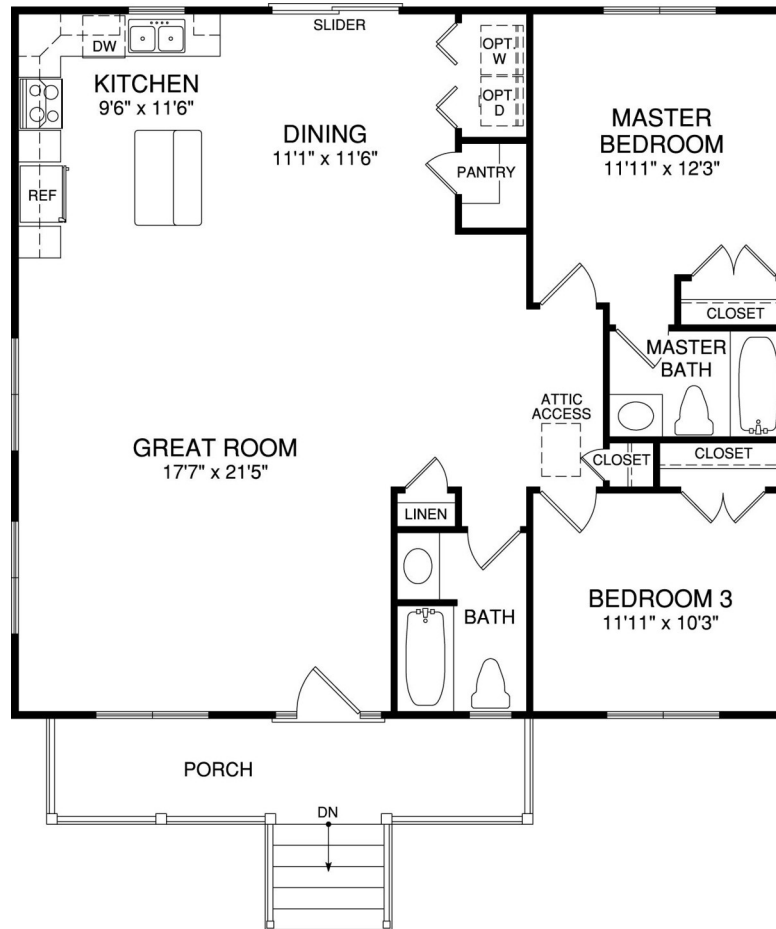

The Hazel 1246 SF

1 Level

**2 bedrooms
2 baths.**

**Standard
covered
pressure
treated porch.**

Optional Brick Front

Optional Stone Front

The Hazel

1246 SF

www.bethelbuilders-va.com
540-748-8810
info@bethelbuilders-va.com

FIRST FLOOR PLAN

These floor plans and renderings are for illustrative purposes only and may vary from actual plans. Room sizes and square footage's are approximate. This information is deemed reliable but is not guaranteed and is subject to change without notice. Web site, renderings and photos may contain optional features for exhibition purposes only and are not contained in the purchase price unless otherwise expressly provided for. Minor floor plan changes and dimension change per local code. Plans Copyrighted 2012 by Bethel Builders, LLC