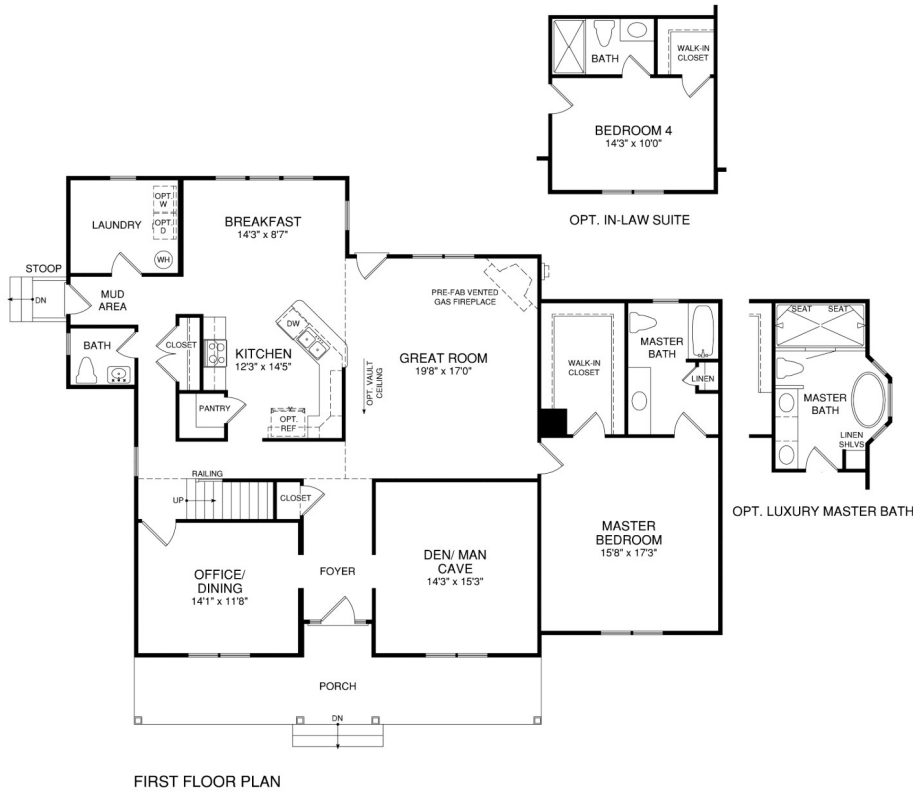

The Pamunkey 2575 SF

Standard Front Porch. 3 Bedrooms With Den Or Optional In-law Suite.

The Pamunkey 2575 SF

www.bethelbuilders-va.com
 540-748-8810
 info@bethelbuilders-va.com

These floor plans and renderings are for illustrative purposes only and may vary from actual plans. Room sizes and square footage's are approximate. This information is deemed reliable but is not guaranteed and is subject to change without notice. Web site, renderings and photos may contain optional features for exhibition purposes only and are not contained in the purchase price unless otherwise expressly provided for. Minor floor plan changes and dimension change per local code. Plans Copyrighted 2012 by Bethel Builders, LLC

BETHEL BUILDERS

BUILT ROCK SOLID BUILT FOR LIFE