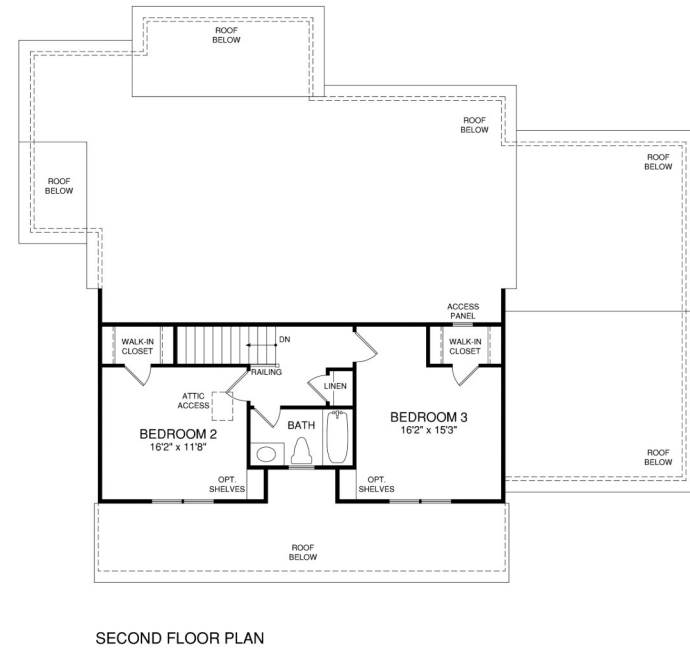

The Pamunkey 2575 SF

Standard Front Porch. 3 Bedrooms With Den Or Optional In-law Suite.

The Pamunkey 2575 SF

www.bethelbuilders-va.com
 540-748-8810
 info@bethelbuilders-va.com

These floor plans and renderings are for illustrative purposes only and may vary from actual plans. Room sizes and square footage's are approximate. This information is deemed reliable but is not guaranteed and is subject to change without notice. Web site, renderings and photos may contain optional features for exhibition purposes only and are not contained in the purchase price unless otherwise expressly provided for. Minor floor plan changes and dimension change per local code. Plans Copyrighted 2012 by Bethel Builders, LLC