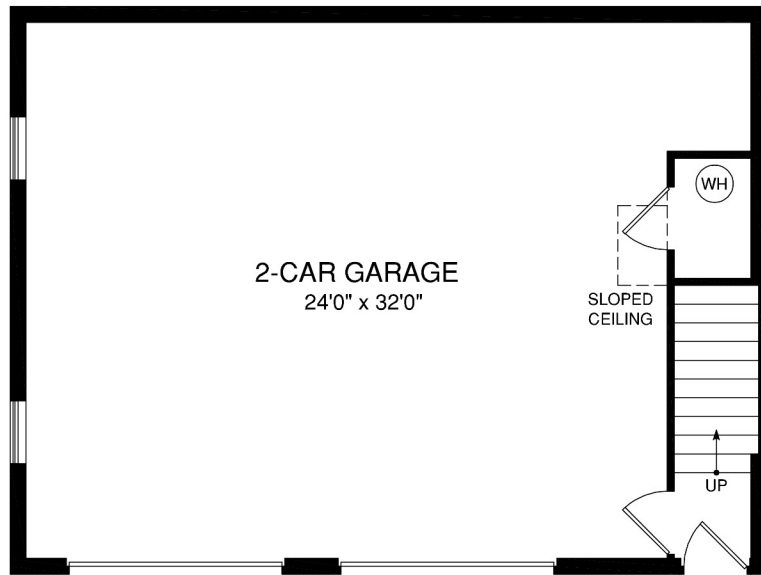

The Ivy 24 x 32

2 Car Garage 768 SF

668 finished SF with 1 bedroom, full bath, kitchen & studio/great room.

The Ivy 668 SF

24x32 GARAGE LEVEL PLAN

24x32 GARAGE SECOND LEVEL PLAN

www.bethelbuilders-va.com
540-748-8810
info@bethelbuilders-va.com