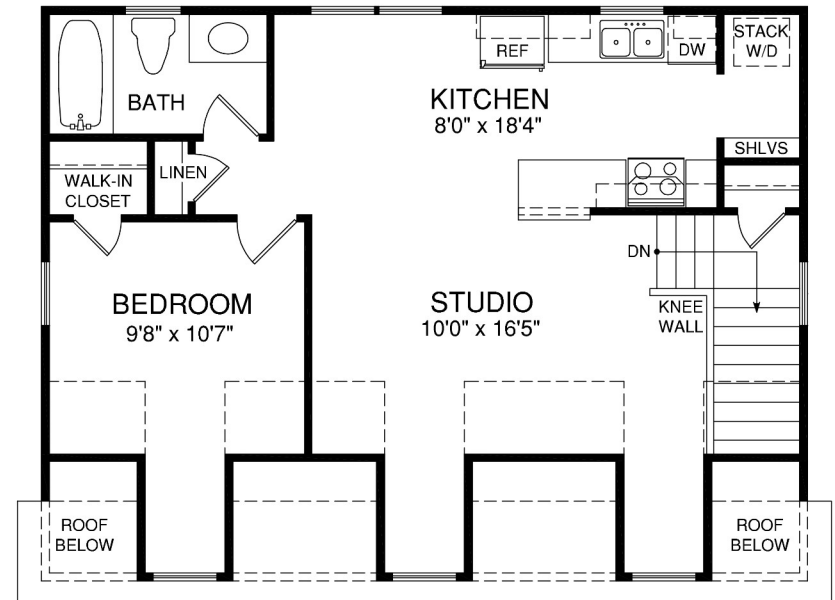

The Ivy 24 x 32

2 Car Garage 768 SF

668 finished SF with 1 bedroom, full bath, kitchen & studio/great room.

The Ivy 668 SF

24x32 GARAGE LEVEL PLAN

24x32 GARAGE SECOND LEVEL PLAN

www.bethelbuilders-va.com
540-748-8810
info@bethelbuilders-va.com

These floor plans and renderings are for illustrative purposes only and may vary from actual plans. Room sizes and square footage's are approximate. This information is deemed reliable but is not guaranteed and is subject to change without notice. Web site, renderings and photos may contain optional features for exhibition purposes only and are not contained in the purchase price unless otherwise expressly provided for. Minor floor plan changes and dimension change per local code. Plans Copyrighted 2012 by Bethel Builders, LLC