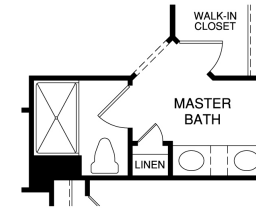

The Harris 1542 SF

**1 Level
3 Bedrooms
2 Bath
Standard
Front Porch**

Optional Brick Front

Optional Stone

The Harris

1542 SF

OPTIONAL BATH

www.bethelbuilders-va.com

540-748-8810

info@bethelbuilders-va.com

FIRST FLOOR PLAN

These floor plans and renderings are for illustrative purposes only and may vary from actual plans. Room sizes and square footage's are approximate. This information is deemed reliable but is not guaranteed and is subject to change without notice. Web site, renderings and photos may contain optional features for exhibition purposes only and are not contained in the purchase price unless otherwise expressly provided for. Minor floor plan changes and dimension change per local code. Plans Copyrighted 2012 by Bethel Builders, LLC