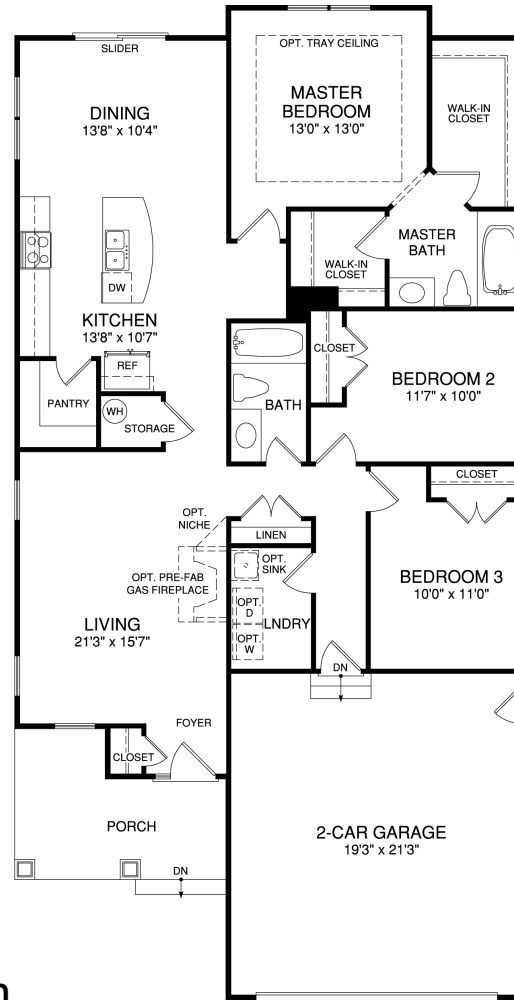

The Harris 1542 SF

**1 Level
3 Bedrooms
2 Bath
Standard
Front Porch**

Optional Brick Front

Optional Stone

The Harris

1542 SF

OPTIONAL BATH

www.bethelbuilders-va.com

540-748-8810

info@bethelbuilders-va.com

FIRST FLOOR PLAN

These floor plans and renderings are for illustrative purposes only and may vary from actual plans. Room sizes and square footage's are approximate. This information is deemed reliable but is not guaranteed and is subject to change without notice. Web site, renderings and photos may contain optional features for exhibition purposes only and are not contained in the purchase price unless otherwise expressly provided for. Minor floor plan changes and dimension change per local code. Plans Copyrighted 2012 by Bethel Builders, LLC