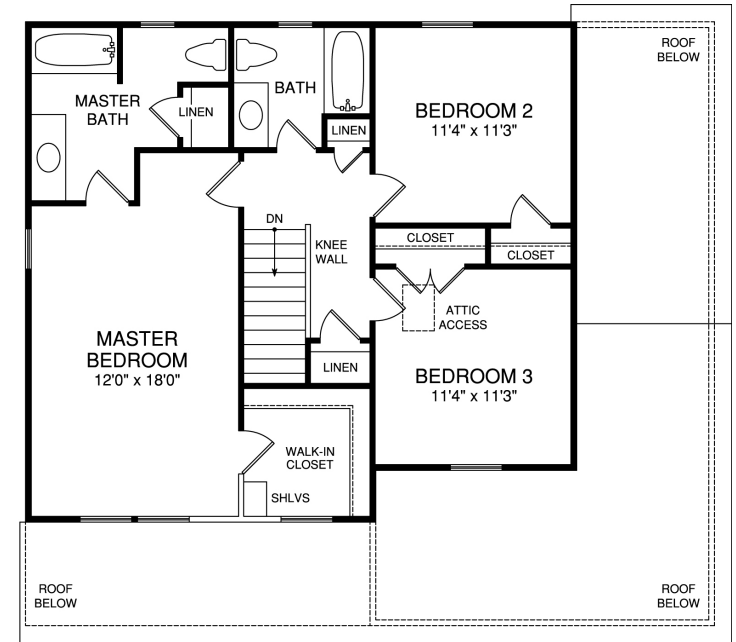

# The Anna 1745 SF

**Colonial**  
**3 Bedroom**  
**2 ½ Bath**  
**2 Car Garage**  
**Standard**  
**Front Porch**

Partial Stone Front

Elevation 1A

Brick Front

# The Anna 1745 SF

FIRST FLOOR PLAN

OPT. LUXURY MASTER BATH

SECOND FLOOR PLAN

www.bethelbuilders-va.com  
 540-748-8810  
 info@bethelbuilders-va.com

These floor plans and renderings are for illustrative purposes only and may vary from actual plans. Room sizes and square footages are approximate. This information is deemed reliable but is not guaranteed and is subject to change without notice. Web site, renderings and photos may contain optional features for exhibition purposes only and are not contained in the purchase price unless otherwise expressly provided for. Minor floor plan changes and dimension change per local code. Plans Copyrighted 2012 by Bethel Builders, LLC