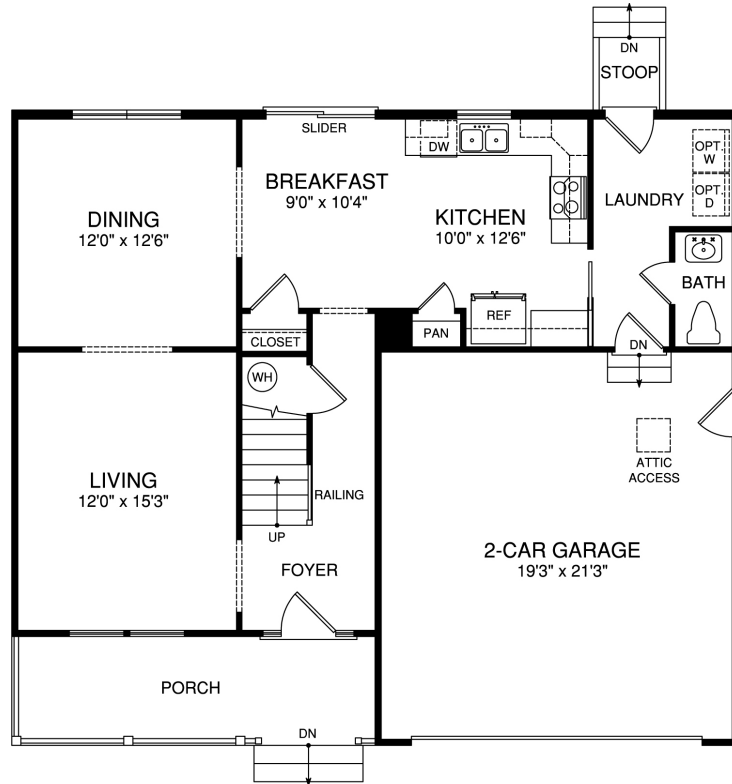

# The Anna 1745 SF

**Colonial**  
**3 Bedroom**  
**2 ½ Bath**  
**2 Car Garage**  
**Standard**  
**Front Porch**

Partial Stone Front

Elevation 1A

Brick Front

# The Anna 1745 SF

FIRST FLOOR PLAN

OPT. LUXURY MASTER BATH

SECOND FLOOR PLAN

www.bethelbuilders-va.com  
 540-748-8810  
 info@bethelbuilders-va.com

These floor plans and renderings are for illustrative purposes only and may vary from actual plans. Room sizes and square footages are approximate. This information is deemed reliable but is not guaranteed and is subject to change without notice. Web site, renderings and photos may contain optional features for exhibition purposes only and are not contained in the purchase price unless otherwise expressly provided for. Minor floor plan changes and dimension change per local code. Plans Copyrighted 2012 by Bethel Builders, LLC