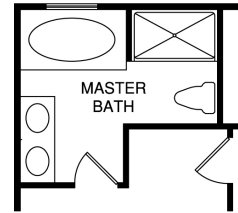

# The Anna 1745 SF

**Colonial**  
**3 Bedroom**  
**2 ½ Bath**  
**2 Car Garage**  
**Standard**  
**Front Porch**

Partial Stone Front

Elevation 1A

Brick Front

# The Anna 1745 SF

FIRST FLOOR PLAN

OPT. LUXURY MASTER BATH

SECOND FLOOR PLAN

www.bethelbuilders-va.com  
 540-748-8810  
 info@bethelbuilders-va.com

These floor plans and renderings are for illustrative purposes only and may vary from actual plans. Room sizes and square footages are approximate. This information is deemed reliable but is not guaranteed and is subject to change without notice. Web site, renderings and photos may contain optional features for exhibition purposes only and are not contained in the purchase price unless otherwise expressly provided for. Minor floor plan changes and dimension change per local code. Plans Copyrighted 2012 by Bethel Builders, LLC