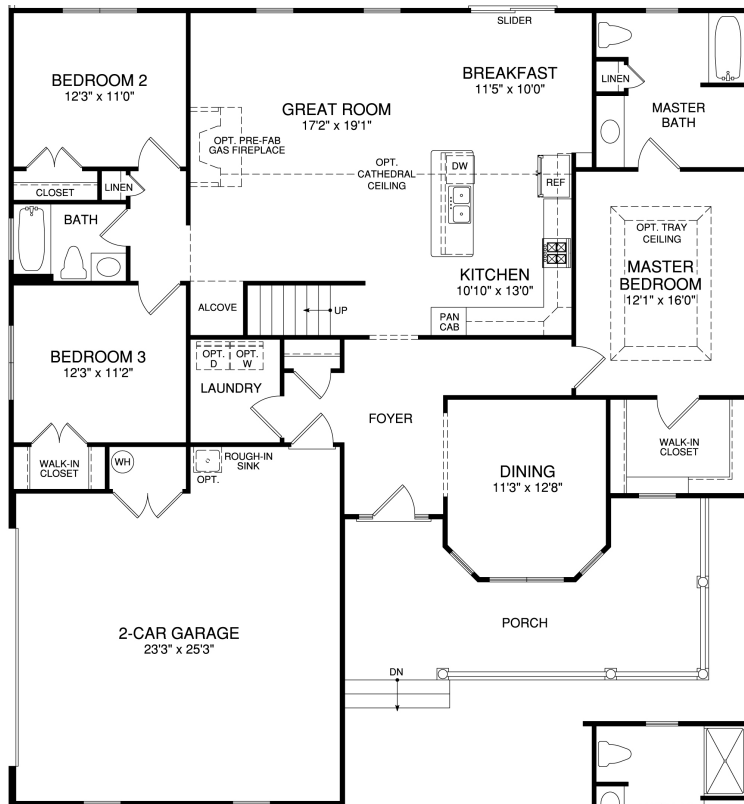

The Coan 1868 SF

**3 Bedroom
2 Bath
2 Car Garage
Standard
Front Porch
Unfinished
Storage
above Garage**

Partial Stone Front

Brick Front

The Coan 1868 SF

FIRST FLOOR PLAN

OPT. LUXURY BATH

ATTIC/ ROOF PLAN