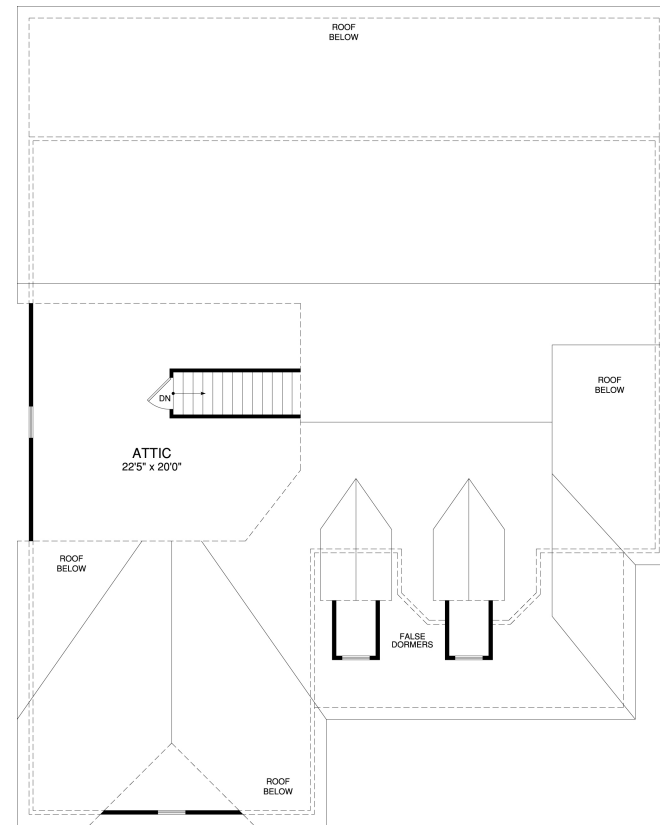

The Coan 1868 SF

**3 Bedroom
2 Bath
2 Car Garage
Standard
Front Porch
Unfinished
Storage
above Garage**

Partial Stone Front

Brick Front

The Coan 1868 SF

FIRST FLOOR PLAN

OPT. LUXURY BATH

ATTIC/ ROOF PLAN

www.bethelbuilders-va.com
 540-748-8810
 info@bethelbuilders-va.com

These floor plans and renderings are for illustrative purposes only and may vary from actual plans. Room sizes and square footages are approximate. This information is deemed reliable but is not guaranteed and is subject to change without notice. Web site, renderings and photos may contain optional features for exhibition purposes only and are not contained in the purchase price unless otherwise expressly provided for. Minor floor plan changes and dimension change per local code. Plans Copyrighted 2012 by Bethel Builders, LLC