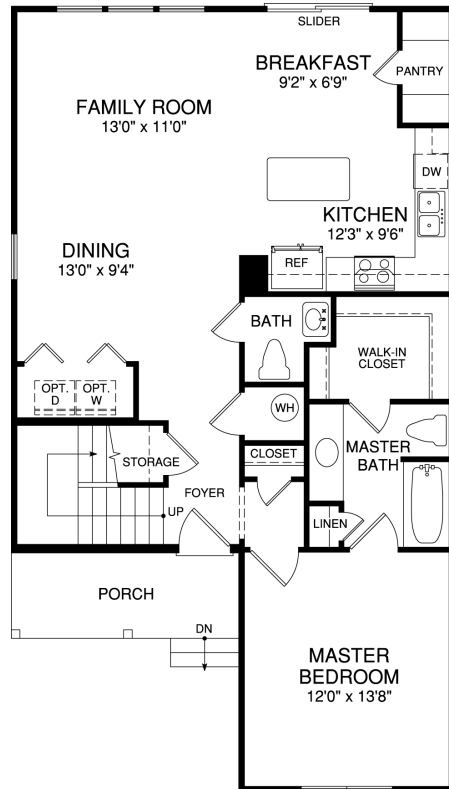

The Hyco 1841 SF

**4 Bedroom
2 1/2 Bath
2 Story
Standard
front porch**

Optional Brick Front

Optional Stone Front

The Hycos 1841 SF

FIRST FLOOR PLAN

OPT. LUXURY BATH

SECOND FLOOR PLAN

www.bethelbuilders-va.com
 540-748-8810
info@bethelbuilders-va.com

These floor plans and renderings are for illustrative purposes only and may vary from actual plans. Room sizes and square footages are approximate. This information is deemed reliable but is not guaranteed and is subject to change without notice. Model Homes and renderings may contain optional features for exhibition purposes only and are not contained in the purchase price unless otherwise expressly provided for. Minor floor plan changes and dimension change per local code. Plans Copyrighted 2012 by Bethel Builders, LLC