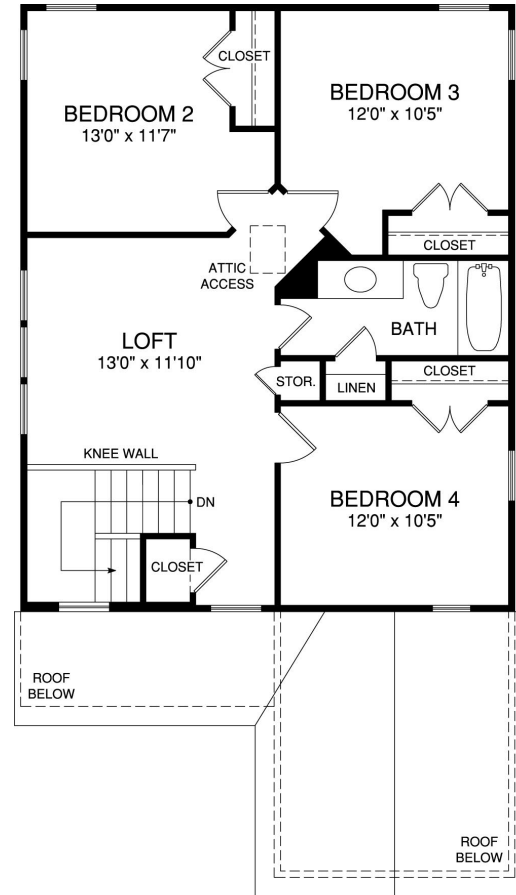

The Hyco 1841 SF

**4 Bedroom
2 1/2 Bath
2 Story
Standard
front porch**

Optional Brick Front

Optional Stone Front

The Hycos 1841 SF

FIRST FLOOR PLAN

OPT. LUXURY BATH

SECOND FLOOR PLAN

www.bethelbuilders-va.com
 540-748-8810
info@bethelbuilders-va.com

These floor plans and renderings are for illustrative purposes only and may vary from actual plans. Room sizes and square footages are approximate. This information is deemed reliable but is not guaranteed and is subject to change without notice. Model Homes and renderings may contain optional features for exhibition purposes only and are not contained in the purchase price unless otherwise expressly provided for. Minor floor plan changes and dimension change per local code. Plans Copyrighted 2012 by Bethel Builders, LLC