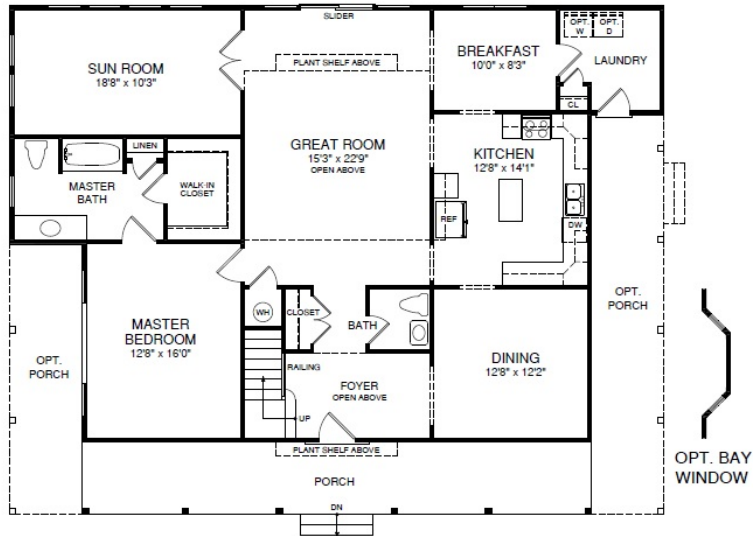

The Powell 2726 sf

2 Story
4 Bedroom
3 1/2 Bath
Optional
Country
Porch
Optional
Wrap Around
Porch

Optional Wrap Around Country Porch Shown

Optional Brick Front

Optional Full Country Porch and Stone

The Powell

2726 SF

OPT. LUXURY BATH

OPT. BAY WINDOW

First Floor Plan

Second Floor Plan

www.bethelbuilders-va.com
540-748-8810
info@bethelbuilders-va.com

These floor plans and renderings are for illustrative purposes only and may vary from actual plans. Room sizes and square footage's are approximate. This information is deemed reliable but is not guaranteed and is subject to change without notice. Web site, renderings and photos may contain optional features for exhibition purposes only and are not contained in the purchase price unless otherwise expressly provided for. Minor floor plan changes and dimension change per local code. Plans Copyrighted 2012 by Bethel Builders, LLC