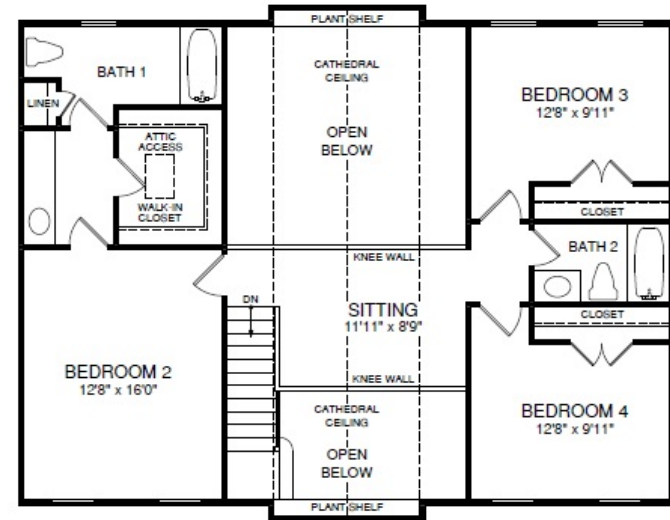

The Powell 2726 sf

2 Story
4 Bedroom
3 1/2 Bath
Optional
Country
Porch
Optional
Wrap Around
Porch

Optional Wrap Around Country Porch Shown

Optional Brick Front

Optional Full Country Porch and Stone

The Powell

2726 SF

OPT. LUXURY BATH

OPT. BAY WINDOW

First Floor Plan

Second Floor Plan

www.bethelbuilders-va.com
540-748-8810
info@bethelbuilders-va.com

These floor plans and renderings are for illustrative purposes only and may vary from actual plans. Room sizes and square footage's are approximate. This information is deemed reliable but is not guaranteed and is subject to change without notice. Web site, renderings and photos may contain optional features for exhibition purposes only and are not contained in the purchase price unless otherwise expressly provided for. Minor floor plan changes and dimension change per local code. Plans Copyrighted 2012 by Bethel Builders, LLC