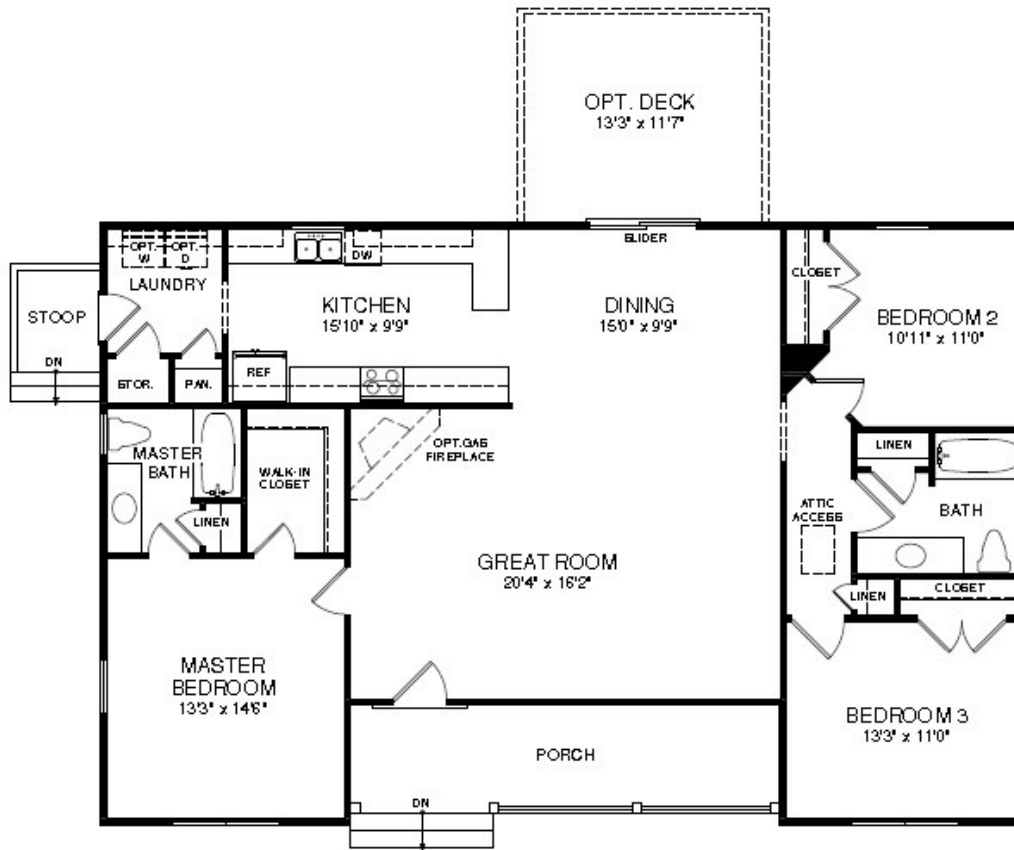

# The Rivanna II

**1590 SF**

**3 Bedroom 2 Bath  
Split floor plan**

# The Rivanna 1591 SF

FIRST FLOOR PLAN

[www.bethelbuilders-va.com](http://www.bethelbuilders-va.com)  
540-748-8810  
[info@bethelbuilders-va.com](mailto:info@bethelbuilders-va.com)

These floor plans and renderings are for illustrative purposes only and may vary from actual plans. Room sizes and square footages are approximate. This information is deemed reliable but is not guaranteed and is subject to change without notice. Model Homes and renderings may contain optional features for exhibition purposes only and are not contained in the purchase price unless otherwise expressly provided for. Minor floor plan changes and dimension change per local code. Plans Copyrighted 2012 by Bethel Builders, LLC