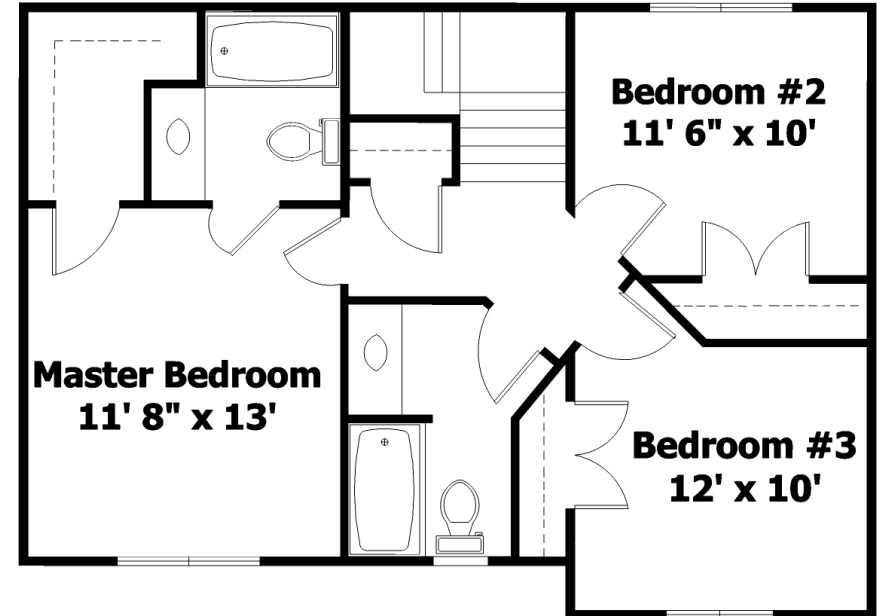

The Rose 1344 SF

Colonial
3 Bedroom
2 ½ Bath

Partial Stone Front
Country Porch

Brick Front

The Rose 1344 SF

First Floor Plan

Second Floor Plan

www.bethelbuilders-va.com
540-748-8810
info@bethelbuilders-va.com

These floor plans and renderings are for illustrative purposes only and may vary from actual plans. Room sizes and square footages are approximate. This information is deemed reliable but is not guaranteed and is subject to change without notice. Web site, renderings and photos may contain optional features for exhibition purposes only and are not contained in the purchase price unless otherwise expressly provided for. Minor floor plan changes and dimension change per local code. Plans Copyrighted 2012 by Bethel Builders, LLC