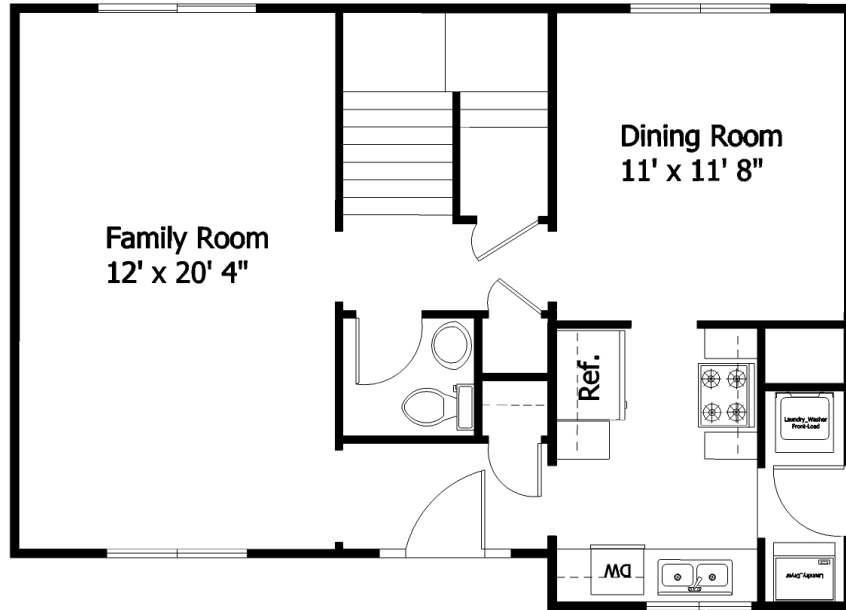

The Rose 1344 SF

Colonial
3 Bedroom
2 ½ Bath

Partial Stone Front
Country Porch

Brick Front

The Rose 1344 SF

First Floor Plan

Second Floor Plan

www.bethelbuilders-va.com
540-748-8810
info@bethelbuilders-va.com

These floor plans and renderings are for illustrative purposes only and may vary from actual plans. Room sizes and square footages are approximate. This information is deemed reliable but is not guaranteed and is subject to change without notice. Web site, renderings and photos may contain optional features for exhibition purposes only and are not contained in the purchase price unless otherwise expressly provided for. Minor floor plan changes and dimension change per local code. Plans Copyrighted 2012 by Bethel Builders, LLC