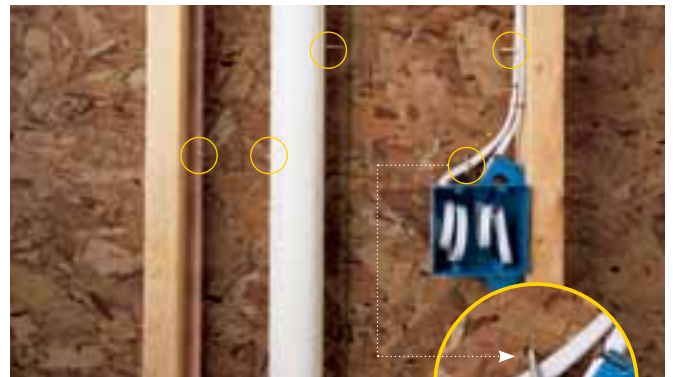

The STUDfinder™ Installation System

STUDfinder combines precisely spaced nail slots with indicator letters, designed for accurate and secure installation.

STUDfinder for Accuracy

- Nail slots align with 16" on-center standards for stud spacing.
- Indicator letters help:
 - Determine location of studs
 - Ensure nails are positioned correctly
 - Ensure correct number of nails are used

With STUDfinder

Possible outcome without STUDfinder

STUDfinder for Security and Performance

- Nailing to studs provides a strong and secure connection.
- Protects against blow offs from under nailing.
- Protects against buckling from over nailing.
- Helps avoid nailing into hazardous items between studs like plumbing or wiring.